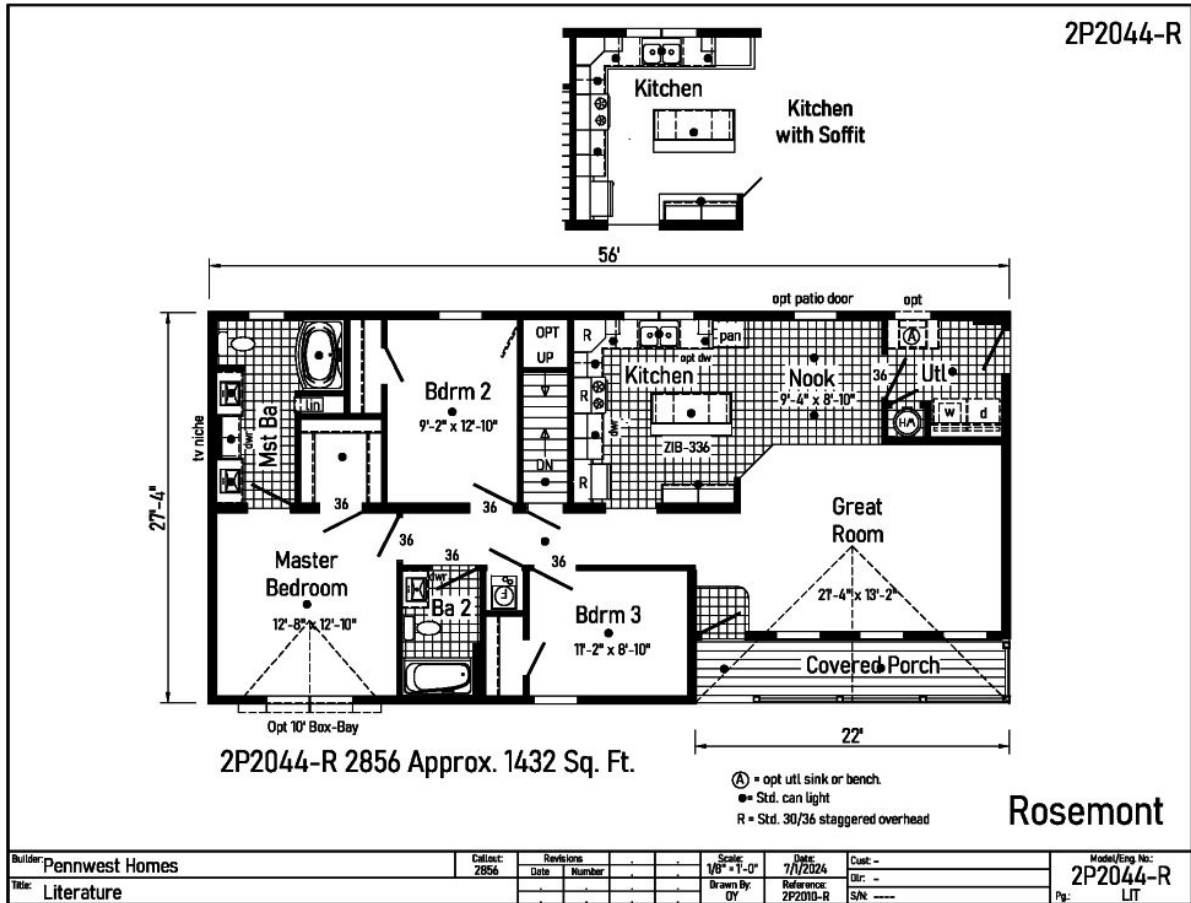

# PRINTABLE INFO SHEET

Series: Pennwest Classique  
 Model: 2P2044-R Rosemont

## About This Model

Style: Ranch / Bedrooms: 3 / Bathrooms: 2 / Square Feet: 1432