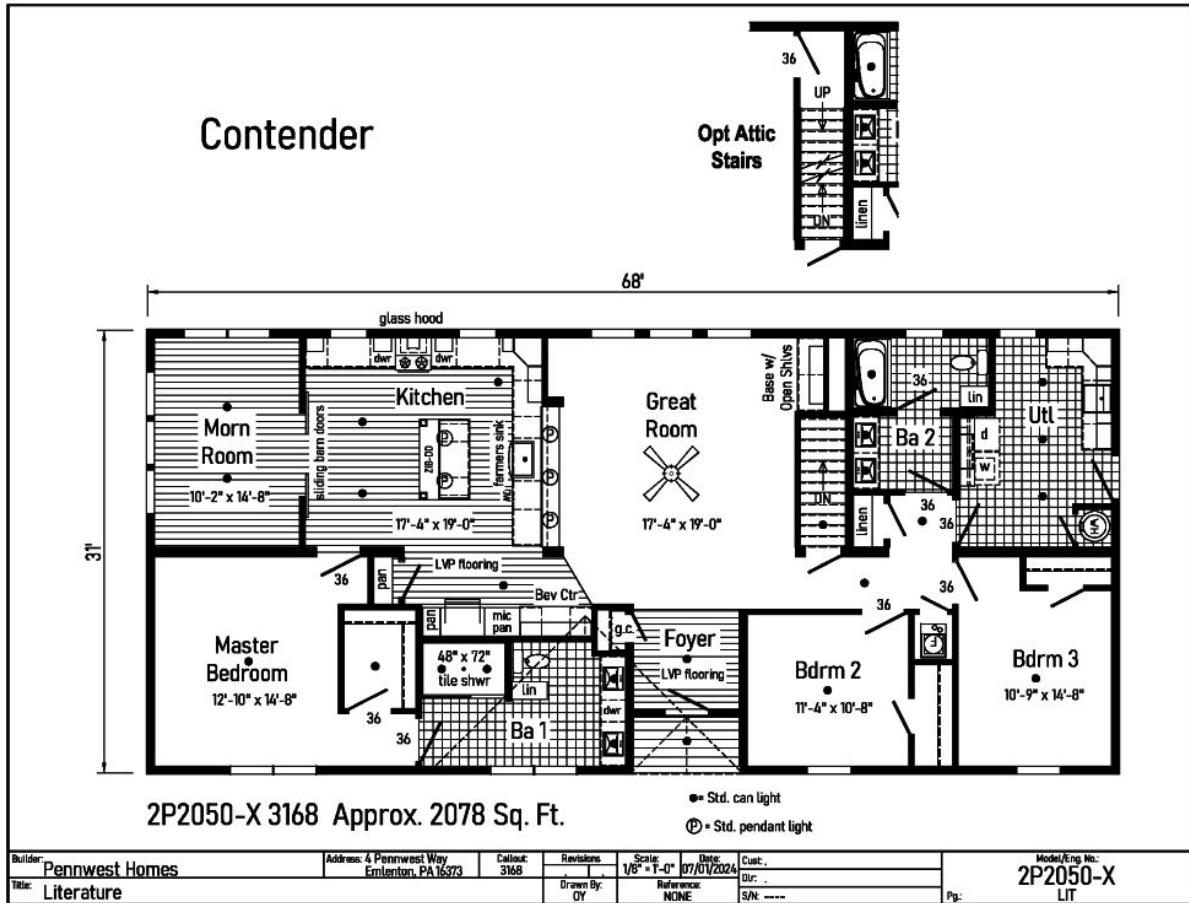

# PRINTABLE INFO SHEET

Series: Pennwest Classique  
 Model: 2P2050-X Contender

## About This Model

Style: Ranch / Bedrooms: 3 / Bathrooms: 2 / Square Feet: 2078