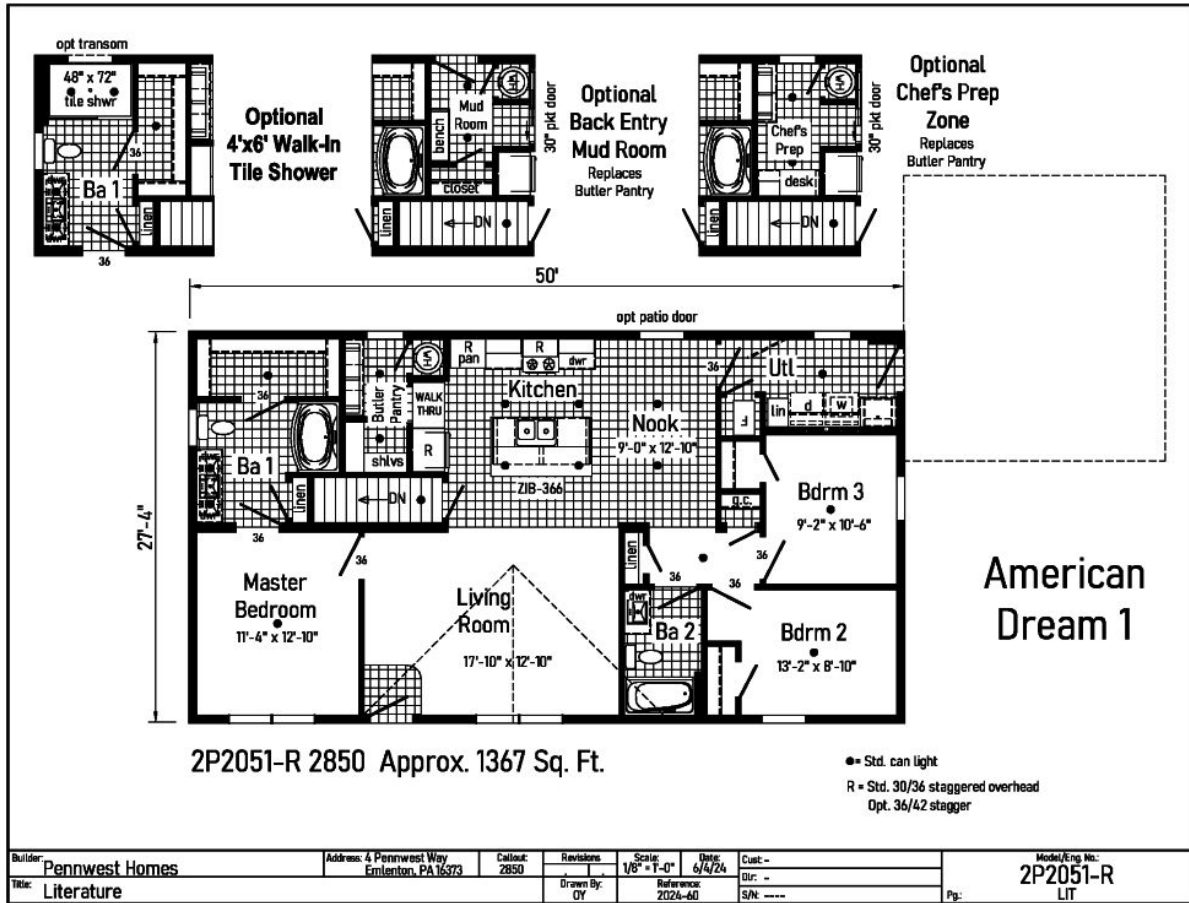

PRINTABLE INFO SHEET

Series: Pennwest Classique

Model: 2P2051-R American Dream 1

About This Model

Style: Ranch / Bedrooms: 3 / Bathrooms: 2 / Square Feet: 1367

CUSTOMER CONTACT

Notes:

PRINTABLE INFO SHEET

Series: Pennwest Classique
 Model: 2P2051-R American Dream 1

Floorplan

CUSTOMER CONTACT

Notes:
