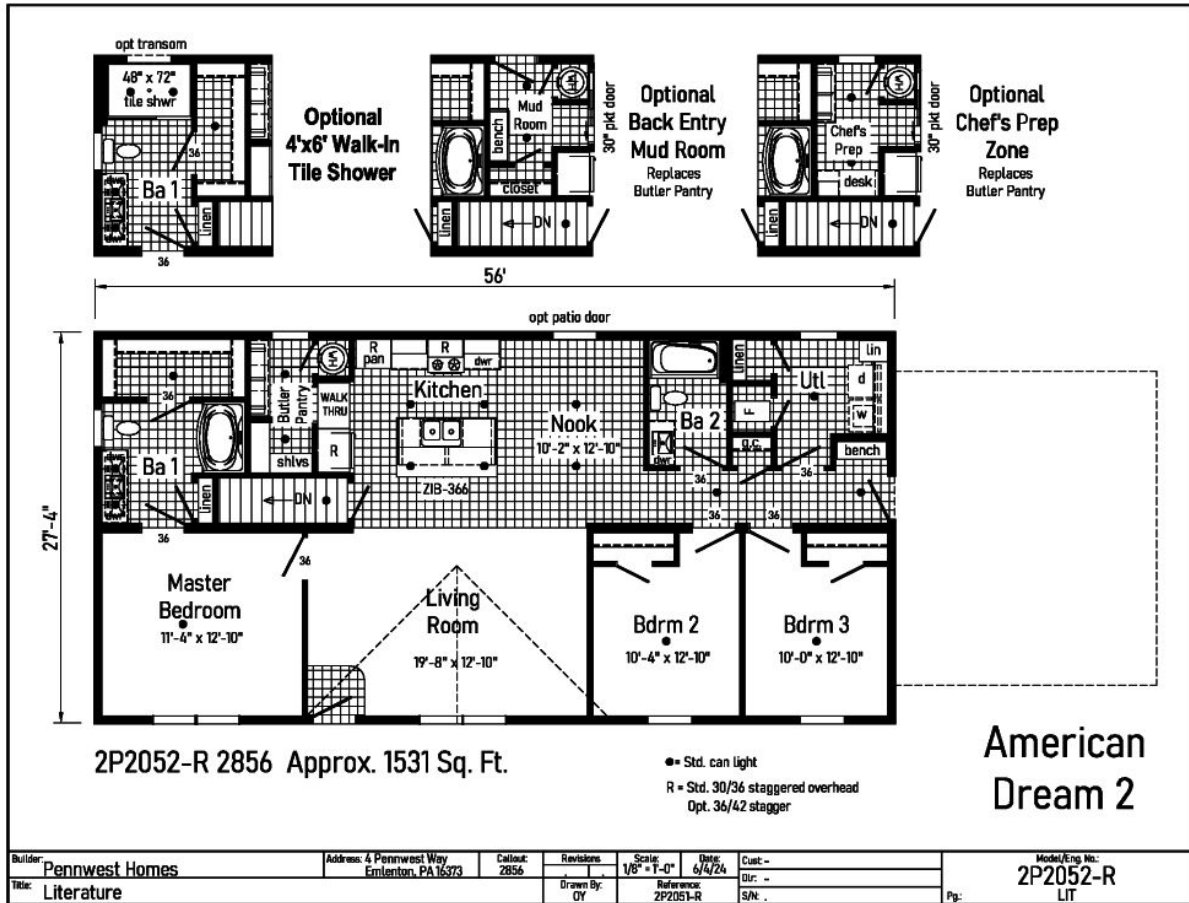

# PRINTABLE INFO SHEET

Series: Pennwest Classique  
 Model: 2P2052-R American Dream 2

## About This Model

Style: Ranch / Bedrooms: 3 / Bathrooms: 2 / Square Feet: 1531