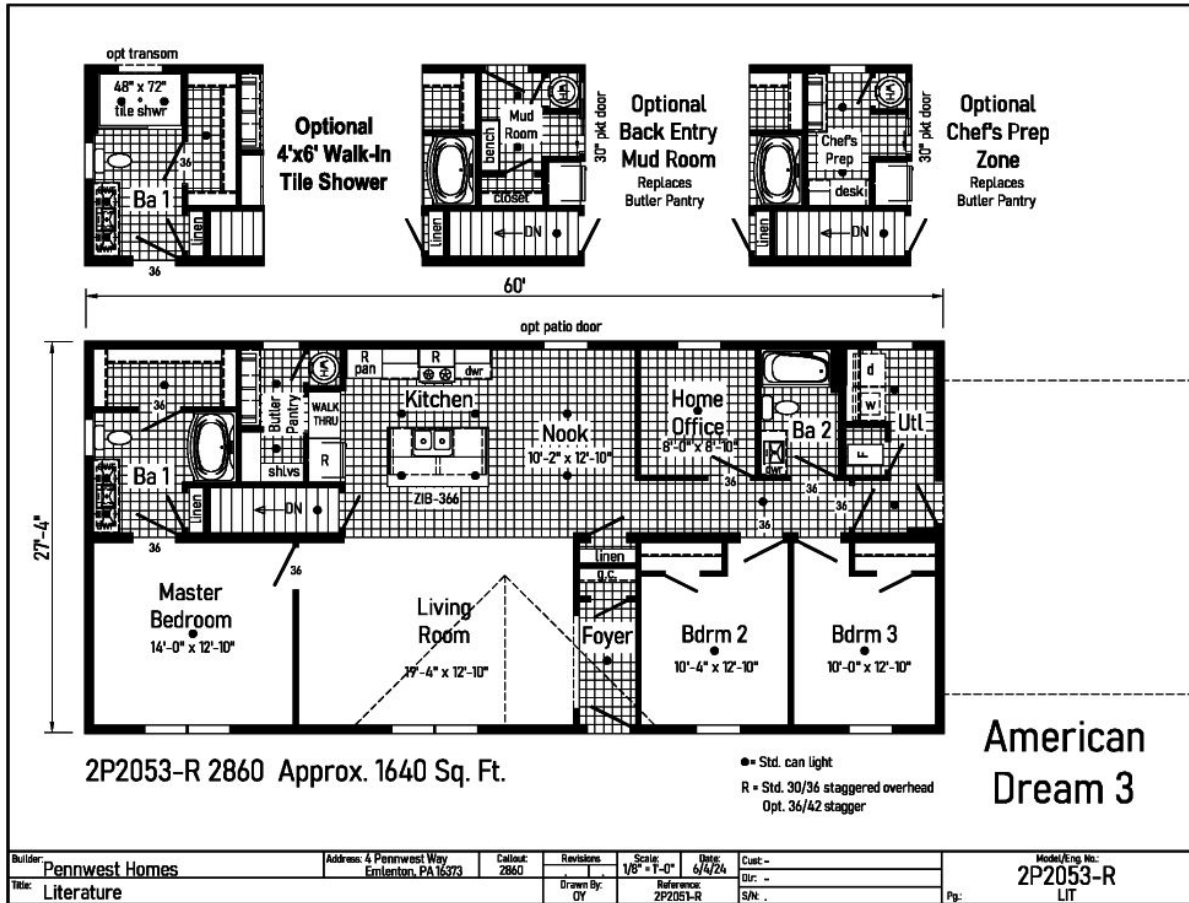

PRINTABLE INFO SHEET

Series: Pennwest Classique
 Model: 2P2053-R American Dream 3

About This Model

Style: Ranch / Bedrooms: 3 / Bathrooms: 2 / Square Feet: 1640

CUSTOMER CONTACT

Notes: _____
