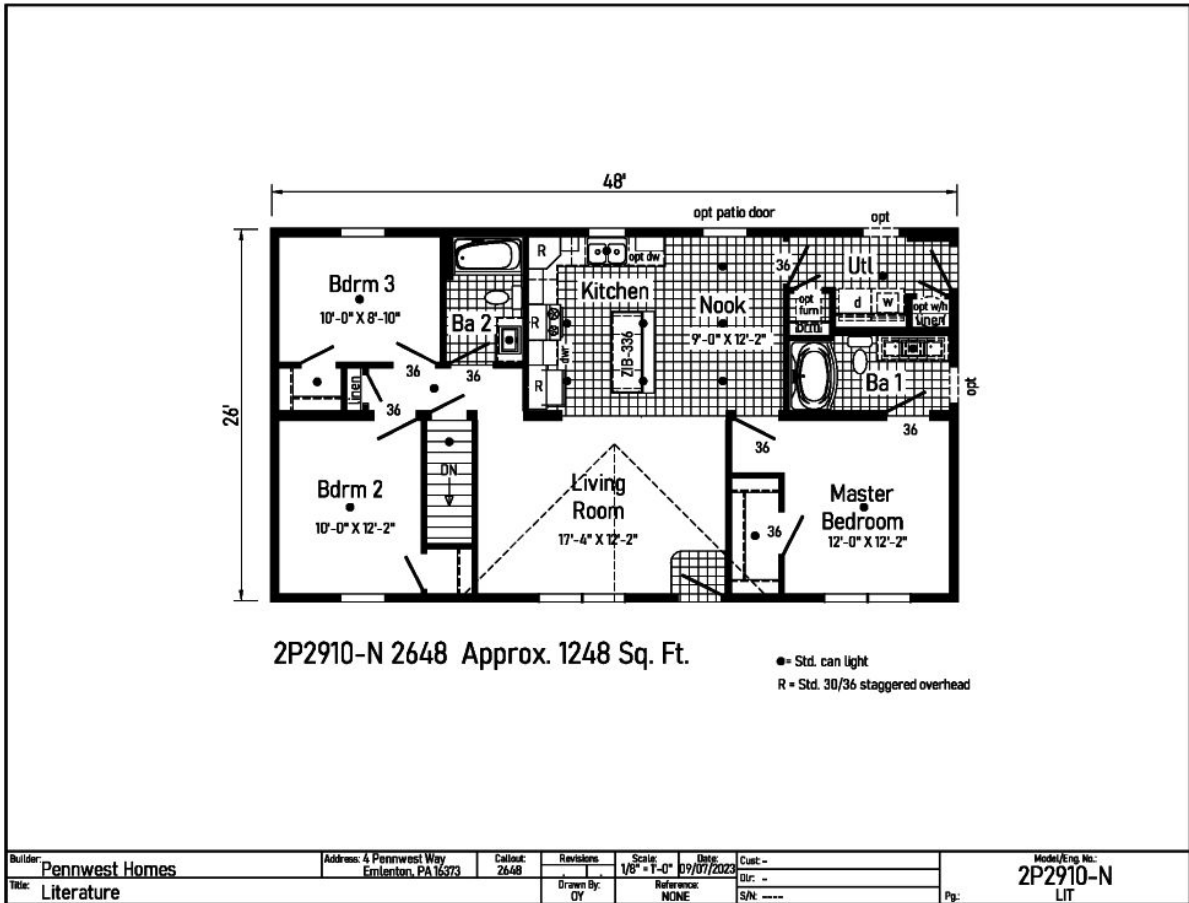

## About This Model

Style: Ranch / Bedrooms: 3 / Bathrooms: 2 / Square Feet: 1248